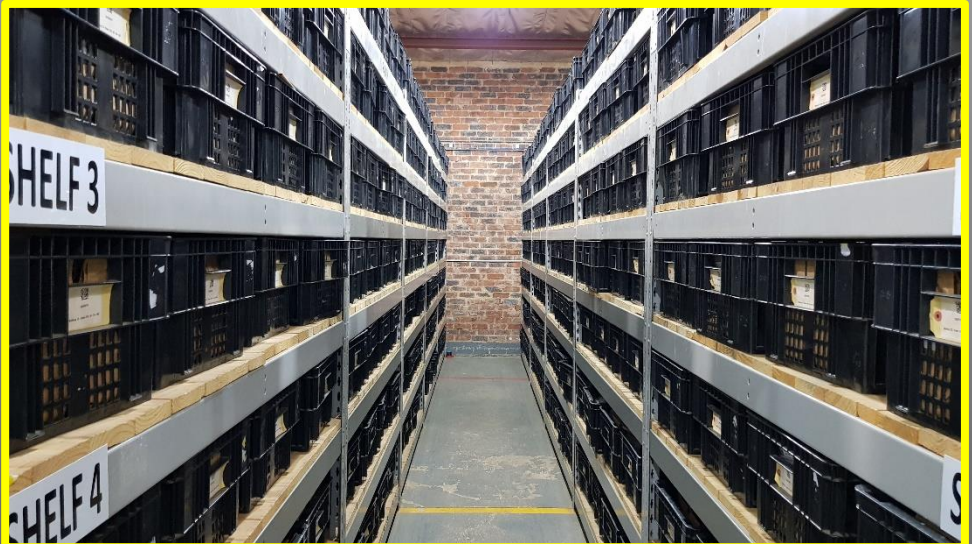

HEAD OFFICE – Johannesburg:

+27 11 824 1527

37 Dekema Road - P O Box 14217

WADEVILLE

1422 – South Africa

www.acrow.co.za

Cape Town:

+27 21 905 0500

Durban:

+27 31 465 0377

Acrow Italia:

+39 0124 418 112