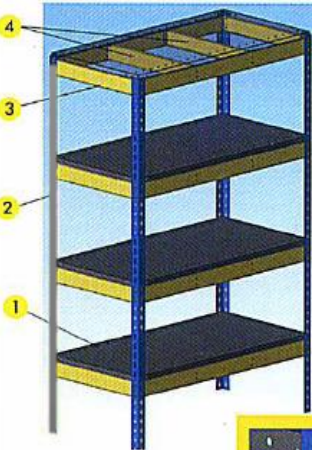

An additional advantage is that you may utilise steel shelving or timber decks to suite your needs.

The FLE2000 shelving system requires no skill or tools to assemble.

This unique system can be assembled in a fraction of the time compared to the conventional bolted systems available, yet is more robust and has a higher carrying capacity.

L/D FLE 2000 System

- 1 Shelf (Steel / Timber)
- 2 Uprights
- 3 Shelf Supports
- 4 Kick Plate

Steel or Timber shelves may be used

H/D FLE 2000 System

- 1 Shelf (Steel / Timber)
- 2 Uprights
- 3 Shelf Supports
- 4 Shelf Support Brace