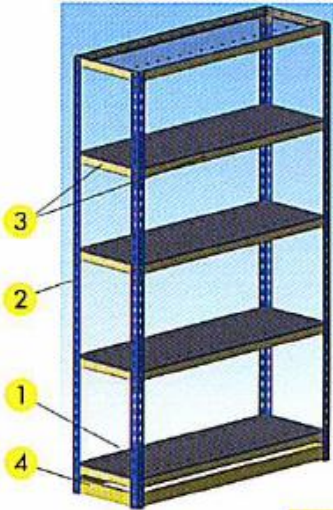

An additional advantage is that you may utilise steel shelving or timber decks to suite your needs.

The FLE2000 shelving system requires no skill or tools to assemble.

This unique system can be assembled in a fraction of the time compared to the conventional bolted systems available, yet is more robust and has a higher carrying capacity.

L/D FLE 2000 System

- 1 Shelf (Steel / Timber)
- 2 Uprights
- 3 Shelf Supports
- 4 Kick Plate

Steel or Timber shelves may be used

H/D FLE 2000 System

- 1 Shelf (Steel / Timber)
- 2 Uprights
- 3 Shelf Supports
- 4 Shelf Support Brace